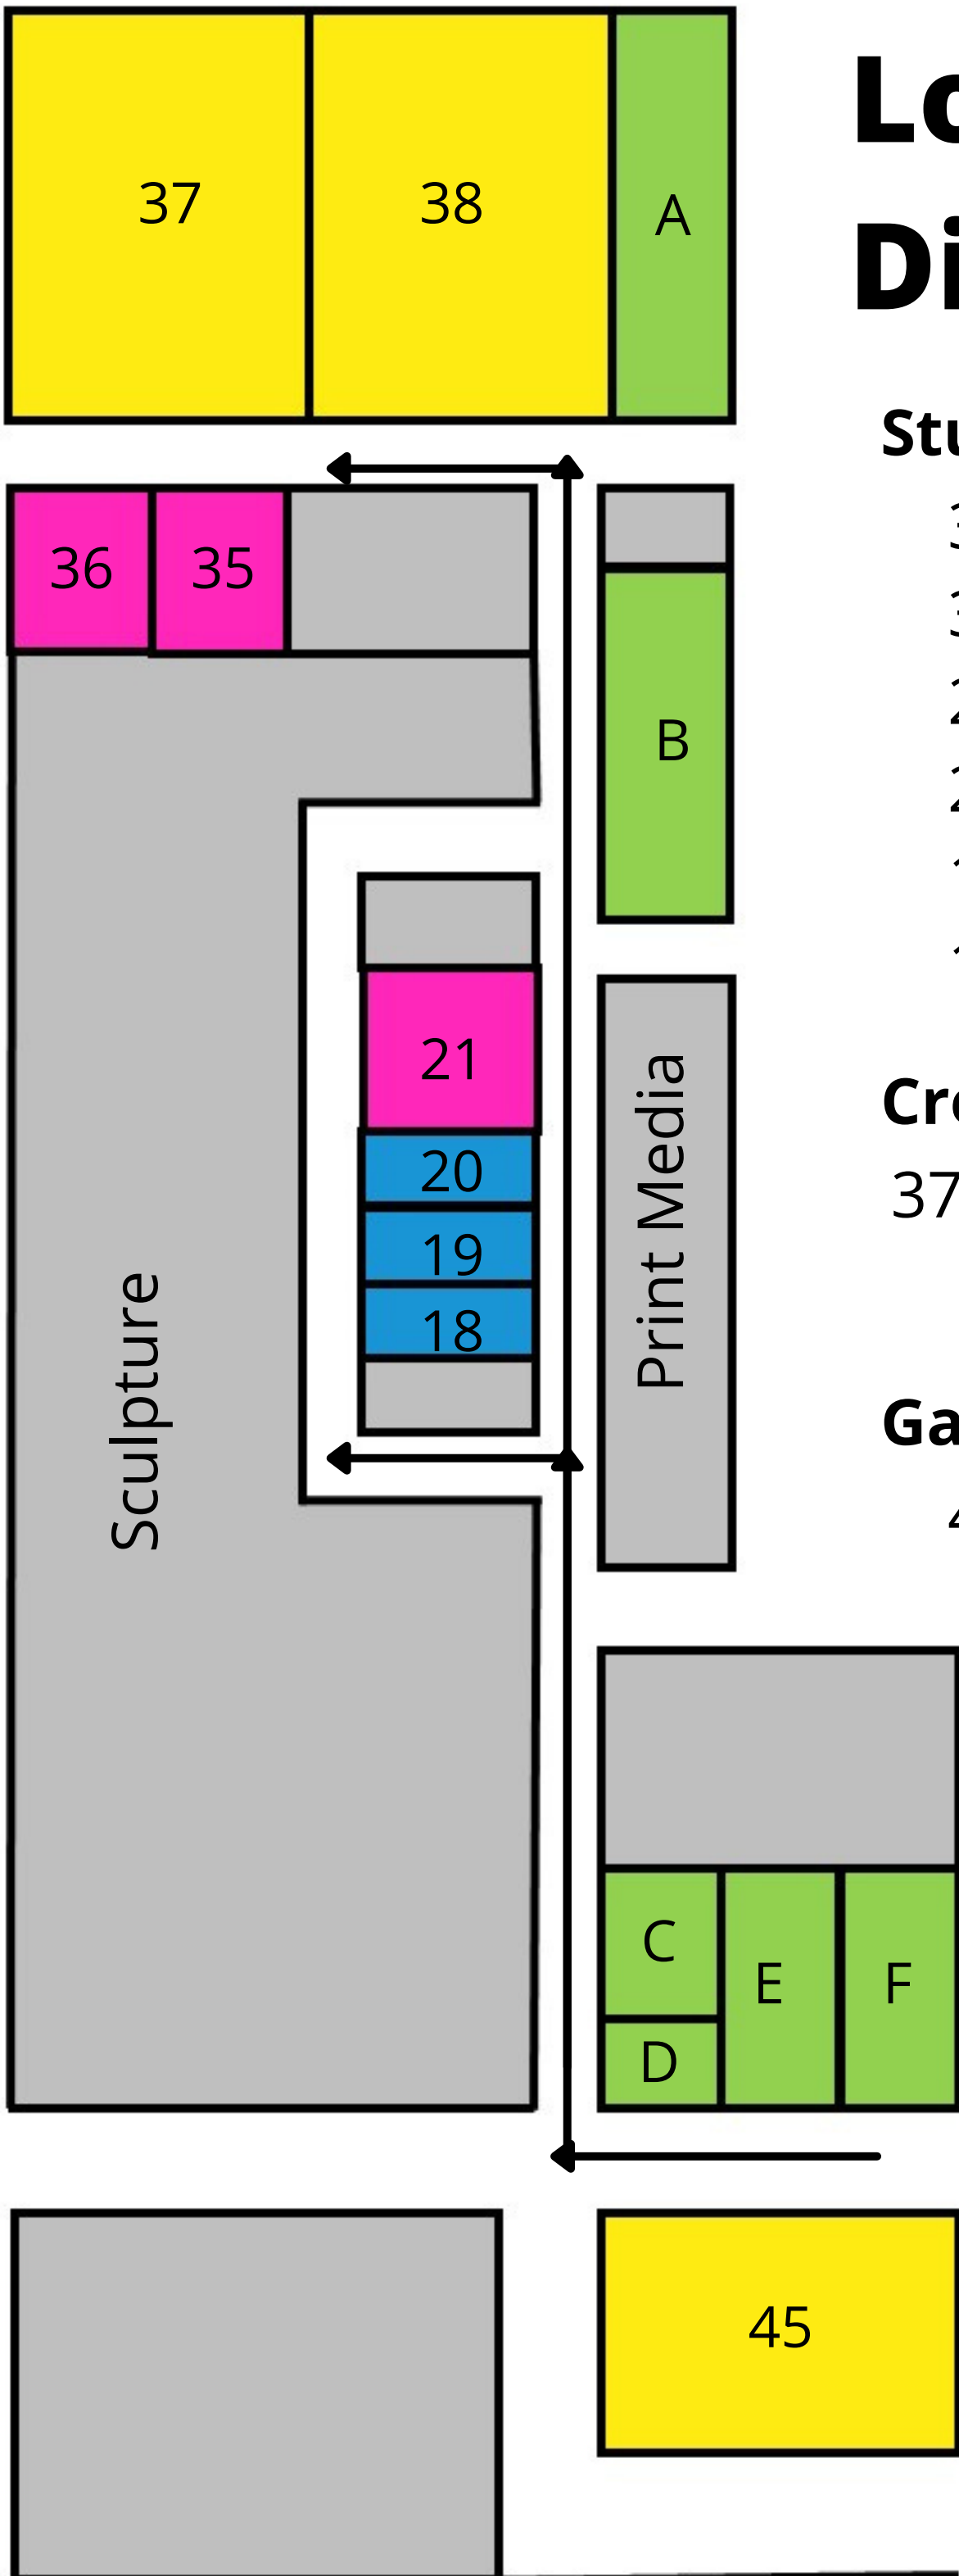

Lower Level Directory

Studios

- 36 Nicole Chochrek
- 35 Naomi Harris
- 21 Marguerite Kellam
- 20 Quincey Miracle
- 19 Robert George
- 18 Josie Freeman

Creative Areas

- 37-8 Print Media
- Sculpture

Galleries

- 45 Lower Art Gallery

- A Stairwell
- B Restrooms
- C - D Elevators
- E Restrooms
- F Stairwell

First Floor Directory

Studios

- 142 Graphic Design Lab
- 138 Unai Reglero Porras
- 133 Maria Barrientos
- 132 PLATFORM Lab
- 155 Project Space
- 130 Samuel Allison

Creative Areas

- 142 Graphic Design
- Photography
- Art & Technology

Galleries

- 132 PLATFORM
- 155 Project Space
- UB Galleries

G Stairwell
H Restrooms
I - J Elevators

Second Floor Directory

Studios

- 219B Martin Freeman
- 219A Bello Bello
- 217 Tai Lopez
- 216 Edreys Wajed
- 215 Medford Deforest
- 214B Diana Polanco
- 214A Taylor Robers
- 212B A Buer
- 212A Alexander Cassetti
- 209 Walker Tufts
- 207B Soda
- 207A Anja Honisett

Creative Areas

- Drawing
- Painting
- 2D & Time Based

Galleries

- UB Galleries

- L* Stairwell
- M* Restrooms
- N - O* Elevators