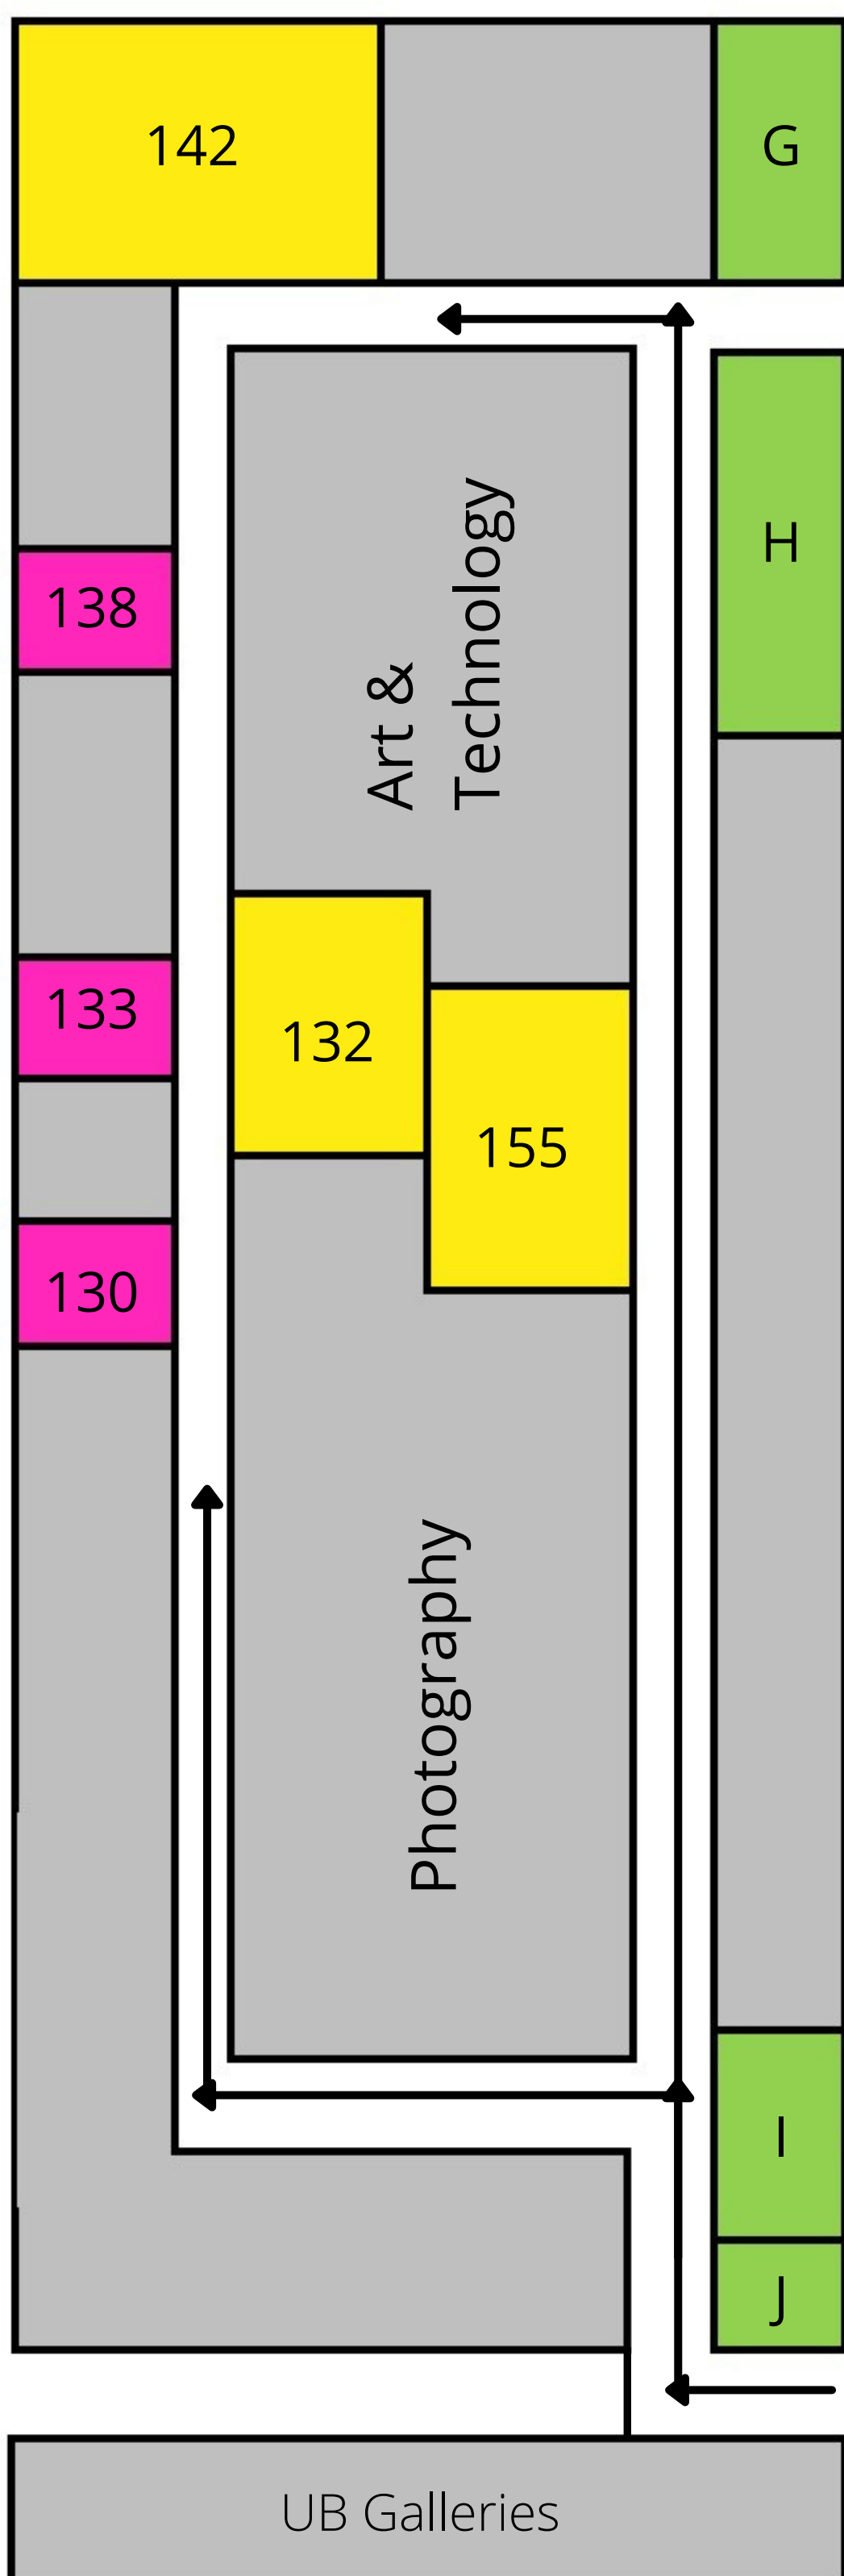

Lower Level Directory

Studios

- 36 Nicole Chochrek
- 35 Naomi Harris
- 21 Marguerite Kellam
- 20 Quincey Miracle
- 19 Robert George
- 18 Josie Freeman

Creative Areas

- 37-8 Print Media
- Sculpture

Galleries

- 45 Lower Art Gallery

- A Stairwell
- B Restrooms
- C - D Elevators
- E Restrooms
- F Stairwell

First Floor Directory

Studios

- 142 Graphic Design Lab
- 138 Unai Reglero Porras
- 133 Maria Barrientos
- 132 PLATFORM Lab
- 155 Project Space
- 130 Samuel Allison

Creative Areas

- 142 Graphic Design
- Photography
- Art & Technology

Galleries

- 132 PLATFORM
- 155 Project Space
- UB Galleries

G Stairwell
H Restrooms
I - J Elevators

Second Floor Directory

Studios

- 219B Martin Freeman
- 219A Bello Bello
- 217 Tai Lopez
- 216 Edreys Wajed
- 215 Medford Deforest
- 214B Diana Polanco
- 214A Taylor Robers
- 212B A Buer
- 212A Alexander Cassetti
- 209 Walker Tufts
- 207B Soda
- 207A Anja Honisett

Creative Areas

- Drawing
- Painting
- 2D & Time Based

Galleries

- UB Galleries

- L* Stairwell
- M* Restrooms
- N - O* Elevators